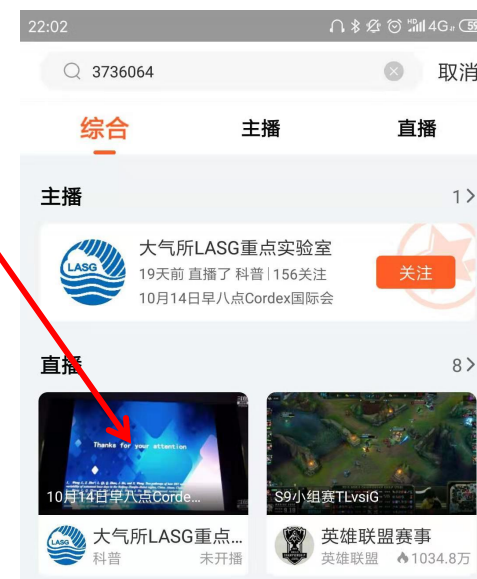

版本详情

Step 2: open Douyu TV app as shown

Step 3: Input 3736064 in the search box to enter the conference studio. this number you can find in the page <https://www.douyu.com/3736064/>

Step 4: Enter the conference studio as shown