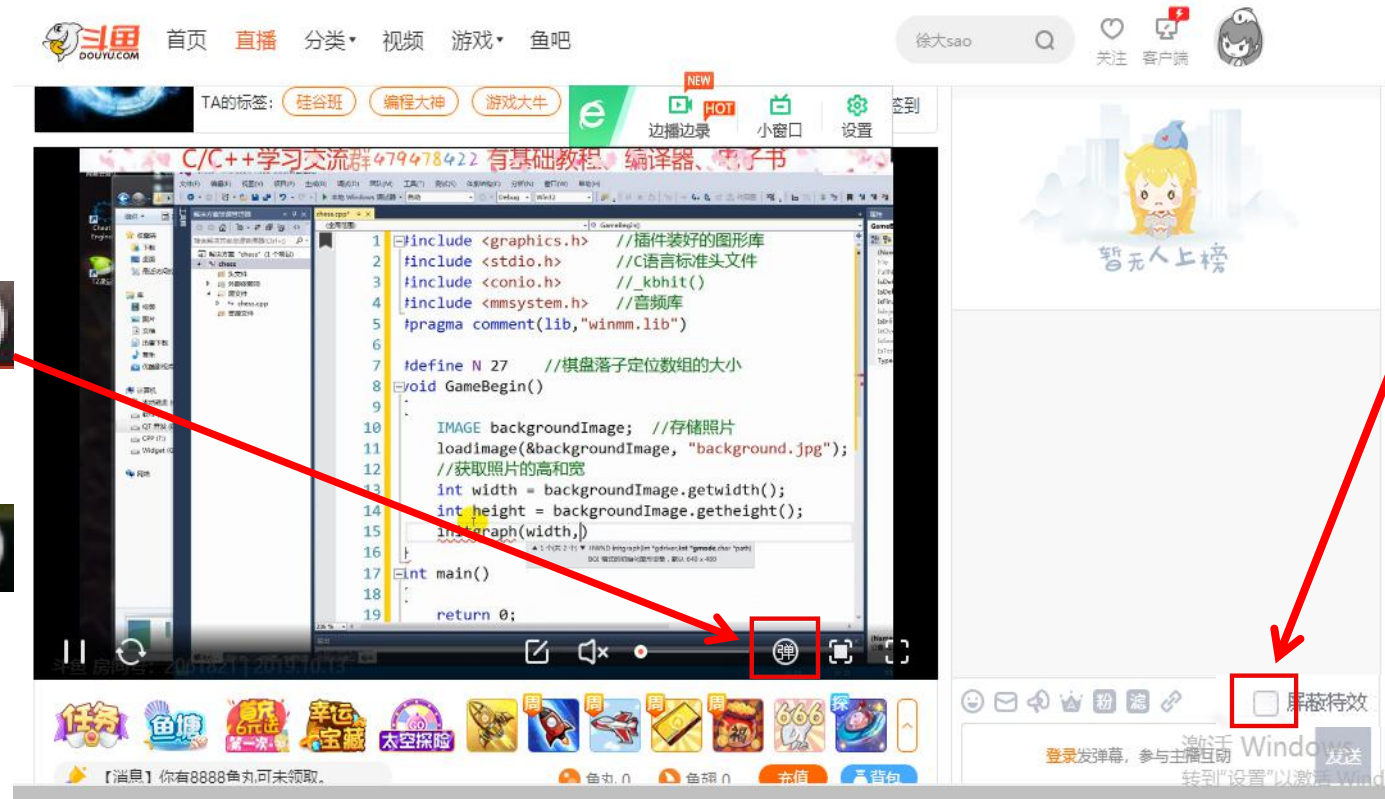

Instruction for Douyu TV

Step 1: Please open the page: <https://www.douyu.com/3736064/>

Notice: each session has its own website, please find it in ICRC-CORDEX2019 webcast information.

Step 2: Click the shielding notifications button

After click it will show as

Then you can shield the notifications.

Step3: Click the shielding notifications button

After click it will show as

Then you can shield the notifications.